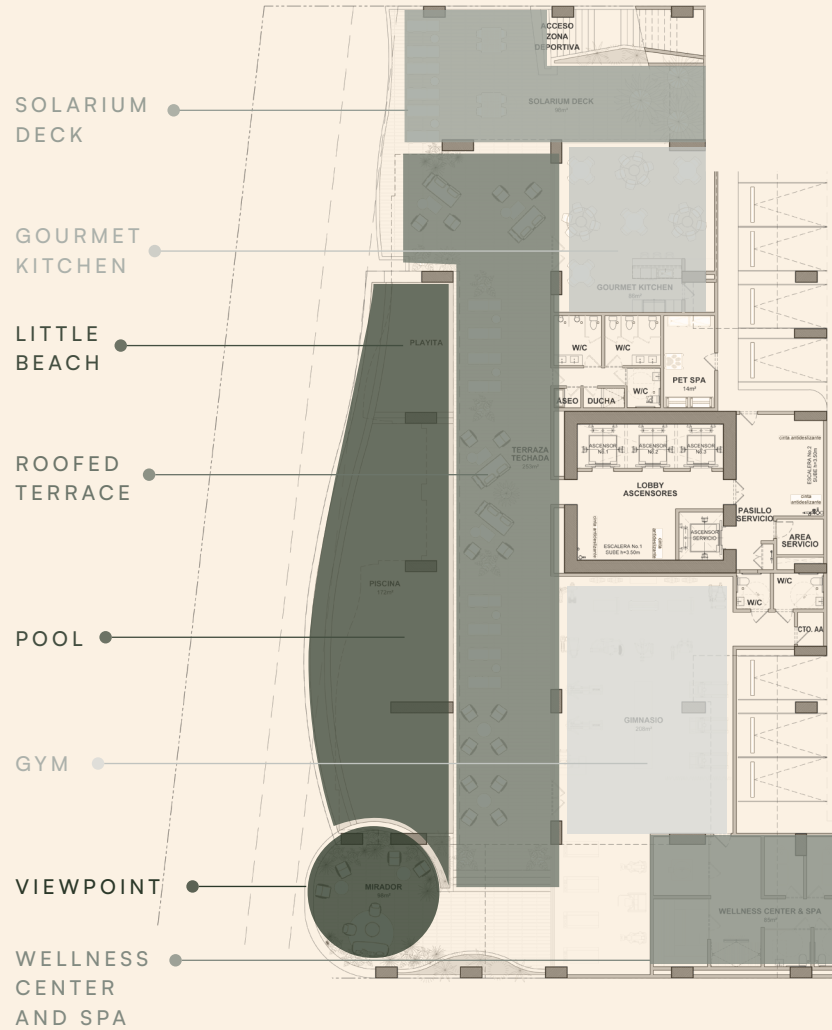

01
/ SOCIAL LOUNGE

02
/ LOUNGE

03
/ TEEN LOUNGE

04
/ GOLF SIMULATOR

05
/ CINEMA

Level 300

01
/ GAME LOUNGE

02
/ TERRACE

Level 400

01
/ SOLARIUM DECK
/

02
/ GOURMET KITCHEN
/

03
/ PETS SPA
/

04
/ ROOFED TERRACE
/

05
/ POOL
/

06
/ GYM
/

07
/ VIEWPOINT
/

08
/ WELLNESS CENTER AND SPA
/

Level 500

01
/ TERRACE
/

02
/ KIDS
ZONE
/

03
/ KIDS
ROOM
/

04
/ KIDS
PLAYGROUND
/

05
/ PET
PARK
/

06
/ FOOTBALL
FIELD
/

07
/ PADEL
/

08
/ BOTANICAL
GARDEN
/

PANAMÁ

COSTA DEL ESTE

TERRACE

TAGUA

LOBBY

Apto A